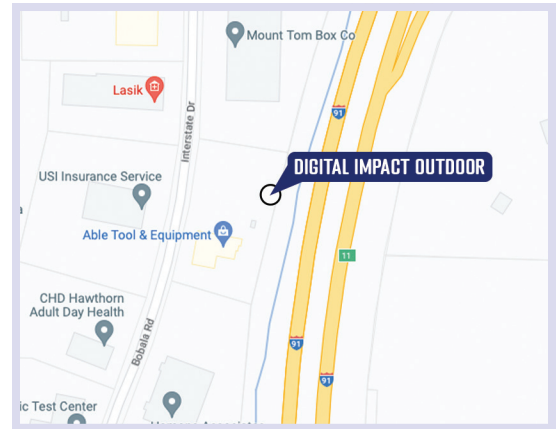

DigitalImpactOutdoor.com

I-91 WEST SPRINGFIELD, MA

NORTHBOUND

SOUTHBOUND

LOCATION: Located on I-91 in West Springfield, just before the entrance to the Mass Pike at Exit 11 North and just after Exit 11 South. Holyoke Mall located at Exit 12. Also visible to local traffic on Interstate Drive/Bobala Road.

MEDIA TYPE: Digital

LAT/LONG: 42.15856 / -72.64895

MARKET: Springfield, MA

PHYSICAL SIZE: 14' x 48'

PANEL SIZE: 240 x 864 pixels

FACING/READ: North/Left, South/Right

I-91 SPRINGFIELD, MA

NORTHBOUND

SOUTHBOUND

LOCATION: Located on I-91 in Springfield, just north of the 291 interchange, at the exit for the North End Bridge. Also visible to local traffic on Birnie Avenue and Plainfield Street.

MEDIA TYPE: Digital

LAT/LONG: 42.11358 / -72.60845

MARKET: Springfield, MA

PHYSICAL SIZE: 15' x 48'

PANEL SIZE: 264 x 864 pixels

FACING/READ: North/Left, South/Right